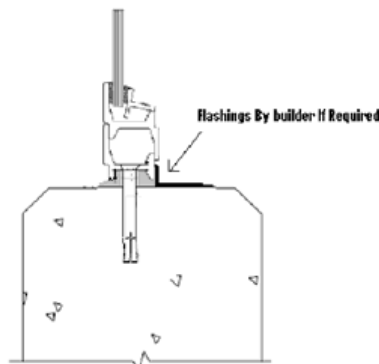

Wall abutments and building in details

**Fixing type 1**

M6 Dynabolt into masonry wall at max 600mm centers. Can only be used for site glazed applications. Fixings to 3 sides minimum.

**Fixing type 2**

M6 Dynabolt into masonry wall at max 600mm centers. Can only be used for site glazed applications. Fixings to 3 sides minimum.