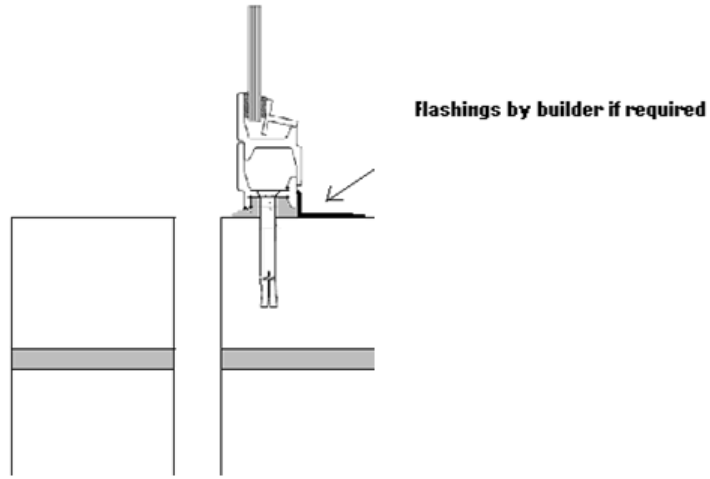

Wall abutments and building in details

**Fixing type 1**

M6 Dynabolt into masonry wall at max 600mm centers. Can only be used for site glazed applications. Fixings to 3 sides minimum.

**Fixing type 2**

M6 Dynabolt into masonry wall at max 600mm centers. Can only be used for site glazed applications. Fixings to 3 sides minimum.