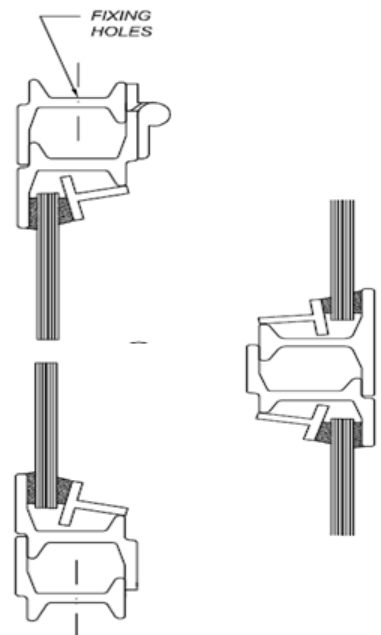

- Home
- Products
- Services
- About Us
- Contact Us
- Resources

▶ **Tech Data Sheet FW INT-04**

**Nilfire Ventilator Fire Resistant Glazing System**

1 hour -/60/- Fire Resistance level

**PROFILES**

**Fire windows-Opening, Auto Closing-Integrity only - DESCRIPTION**

The Ventilator Auto closing Fire Window Is a fire resistant window that can be opened and will automatically close in the event of a fire. The frame is constructed from hot rolled steel profiles to provide additional strength and is supplied powder coated to any standard colour or galvanised ready for on site painting. The ventilator has a slim profile to blend with existing windows and is glazed with fire resistant glass.

Wall abutments and building in details

**Fixing type 1**

M6 Dynabolt into masonry wall at max 600mm centers. Can only be used for site glazed applications. Fixings to 3 sides minimum.

**Fixing type 2**

M6 Dynabolt into masonry wall at max 600mm centers. Can only be used for site glazed applications. Fixings to 3 sides minimum.